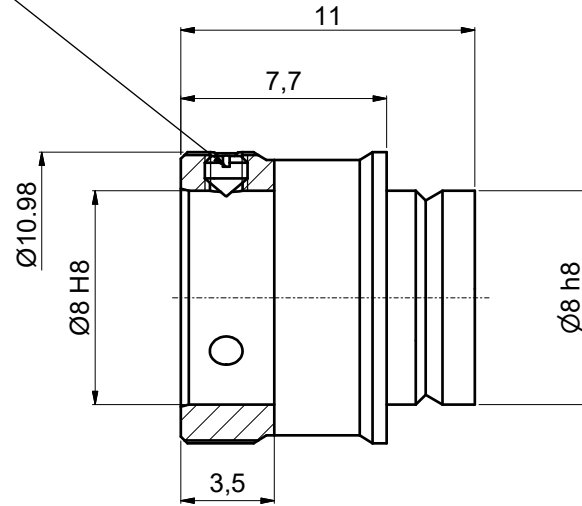

Clamping screw for locking of
lens attachments (3x120°)
(not included)

Dimensions DIN EN ISO 14405		Scale: 5:1			
		Date		Name	
		23.10.2019		Trapp	
		editor			
		exam.			
		free			
				5PF-Polarization Filter	
				5PF-P-xxx-L	
				Customer Drawing	
				9211-2028-0200	
				Schäfte+Kirchhoff OPTICS, METROLOGY, AND PHOTONICS 	
				File: 921120280200.idw Model: 921120280200.iam	
				Size: A3 Page: 1	