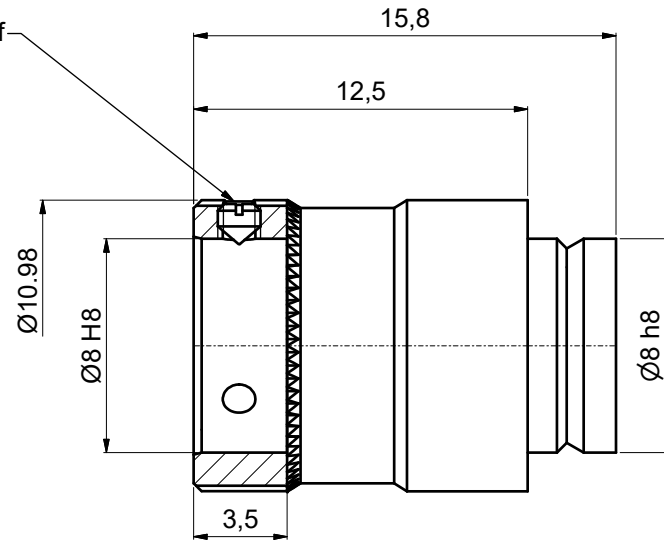

Clamping screw for locking of lens attachments (3x120°)  
( not included )

Dimensions DIN EN ISO 14405		Scale: 5:1			
		Date		Name	
		23.10.2019		Trapp	
		editor			
		exam.			
		free			
				5PF-Polarization Filter	
				5PF-C-xxx-L	
				Customer Drawing	
				9211-2028-0400	
				Schäfter+Kirchhoff OPTICS, METROLOGY, AND PHOTONICS 	
				File: 921120280400.idw	
				Model: 921120280400.iam	
				Size: A3	
				Page: 1	